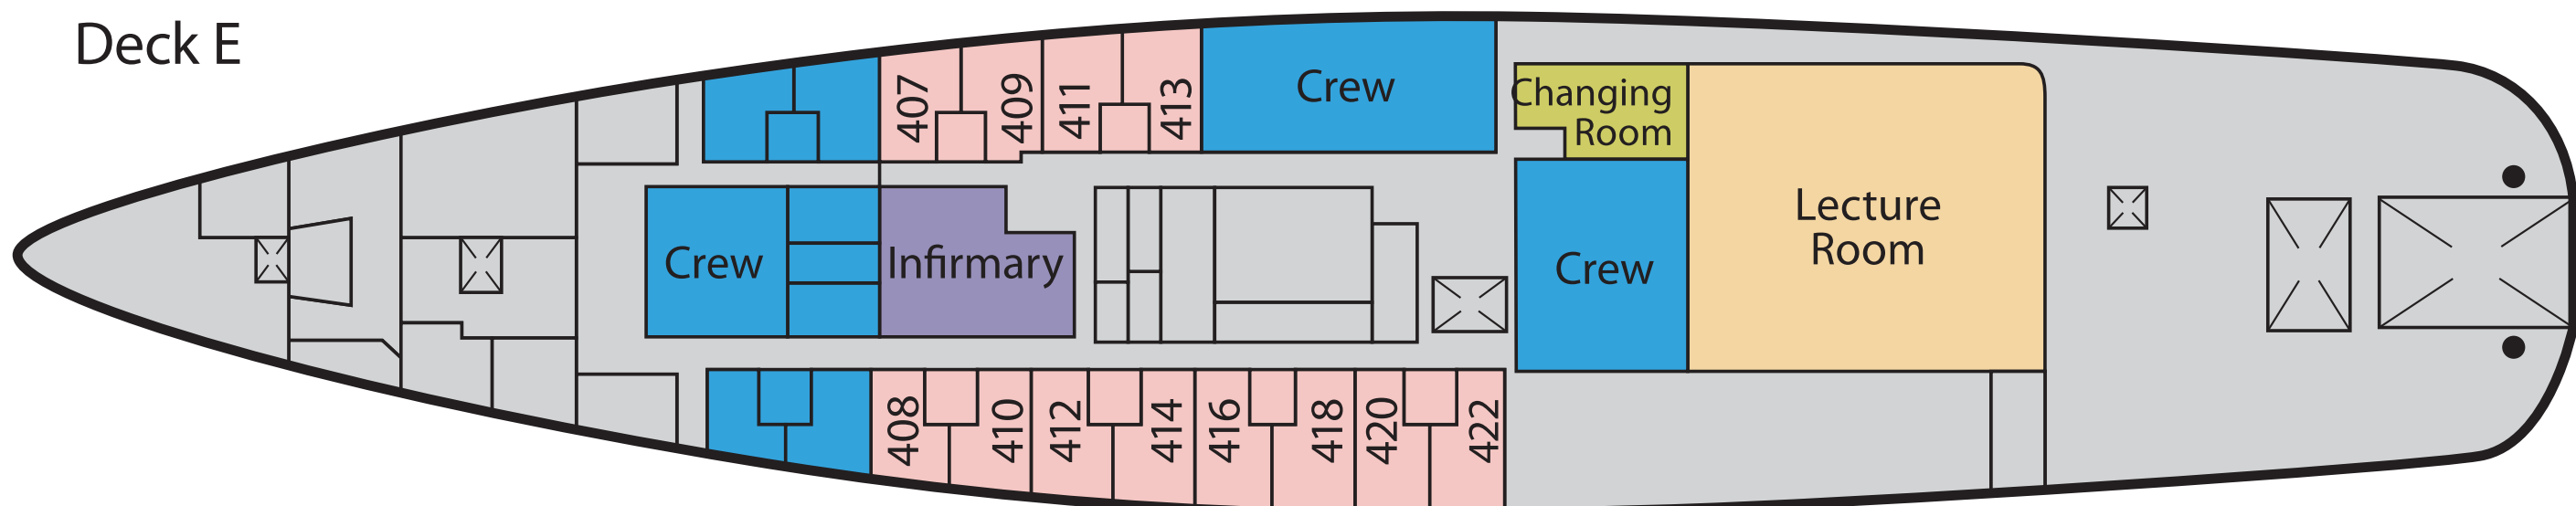

Bridge Deck H

Cabin Type

Cabin Type	Photosafaris Rate	Worldphototravels Rate*
C Cabins: Twin inside cabins on Deck D, two berths (upper/lower), semi-private facilities	\$8,495	\$8,295
B Cabins: Twin outside cabins with portholes on Deck E, two berths (upper/lower), semi-private facilities	\$9,395	\$9,195
A Cabins: Twin outside cabins with portholes or windows on Deck G, two lower berths, private facilities	\$10,395	\$10,195
Superiors: Twin outside cabins with windows on Deck G, two lower berths, private facilities	\$11,595	\$11,395
Twin Suites: Twin outside cabins with porthole and windows on Deck G, two lower berths, private facilities, lounge, video, TV and fridge	\$13,795	\$13,595

Upper Deck G

*Скидка \$200 для WORLDPHOTOTRAVELS действительна до 11 мая 2011г

- 5 Suites
- 6 Twin cabins with private facilities (cat. A)
- 2 Twin cabins with private facilities (cat. B)
- 8 Superior twin cabins with private facilities

Main Deck F

Deck E

- 12 Twin cabins with semi-private facilities (cat. B)

Lower Deck D

- 8 Twin cabins with semi-private facilities (cat. C)