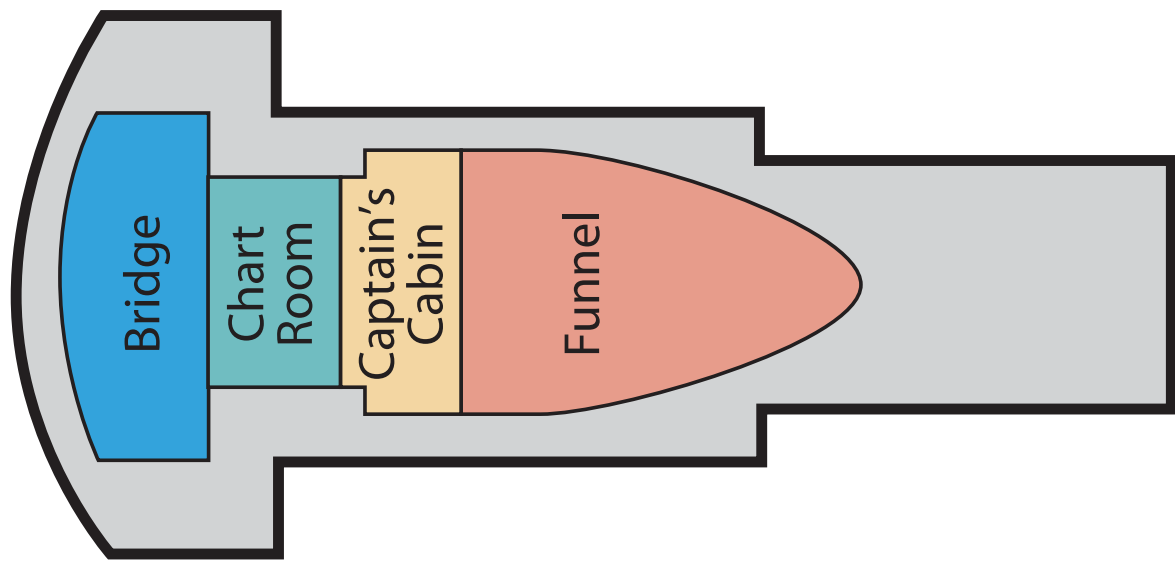

Bridge Deck H

Cabin Type

Cabin Type	Photosafaris Rate	Worldphototravels Rate*
C Cabins: Twin inside cabins on Deck D, two berths (upper/lower), semi-private facilities	\$8,495	\$8,295
B Cabins: Twin outside cabins with portholes on Deck E, two berths (upper/lower), semi-private facilities	\$9,395	\$9,195
A Cabins: Twin outside cabins with portholes or windows on Deck G, two lower berths, private facilities	\$10,395	\$10,195
Superiors: Twin outside cabins with windows on Deck G, two lower berths, private facilities	\$11,595	\$11,395
Twin Suites: Twin outside cabins with porthole and windows on Deck G, two lower berths, private facilities, lounge, video, TV and fridge	\$13,795	\$13,595

Upper Deck G

*Скидка \$200 для WORLDPHOTOTRAVELS действительна до 11 мая 2011г

- 5 Suites
- 6 Twin cabins with private facilities (cat. A)
- 2 Twin cabins with private facilities (cat. B)
- 8 Superior twin cabins with private facilities

Main Deck F

Deck E

- 12 Twin cabins with semi-private facilities (cat. B)

Lower Deck D

- 8 Twin cabins with semi-private facilities (cat. C)