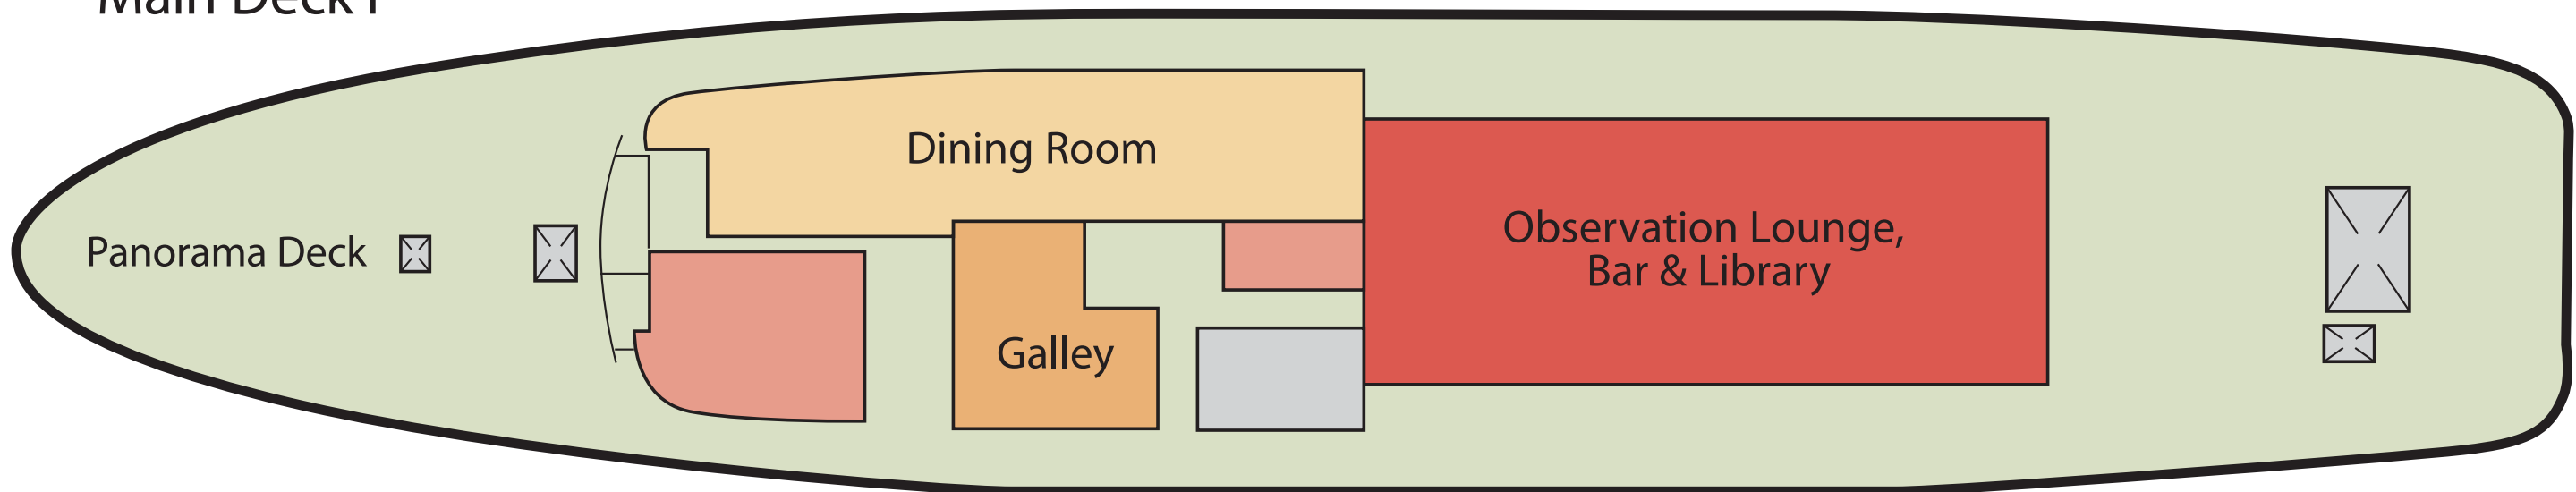

Bridge Deck H

Cabin Type

Cabin Type	Photosafaris Rate	Worldphototravels Rate*
C Cabins: Twin inside cabins on Deck D, two berths (upper/lower), semi-private facilities	\$8,495	\$8,295
B Cabins: Twin outside cabins with portholes on Deck E, two berths (upper/lower), semi-private facilities	\$9,395	\$9,195
A Cabins: Twin outside cabins with portholes or windows on Deck G, two lower berths, private facilities	\$10,395	\$10,195
Superiors: Twin outside cabins with windows on Deck G, two lower berths, private facilities	\$11,595	\$11,395
Twin Suites: Twin outside cabins with porthole and windows on Deck G, two lower berths, private facilities, lounge, video, TV and fridge	\$13,795	\$13,595

Upper Deck G

*Скидка \$200 для WORLDPHOTOTRAVELS действительна до 11 мая 2011г

- 5 Suites
- 6 Twin cabins with private facilities (cat. A)
- 2 Twin cabins with private facilities (cat. B)
- 8 Superior twin cabins with private facilities

Main Deck F

Deck E

- 12 Twin cabins with semi-private facilities (cat. B)

Lower Deck D

- 8 Twin cabins with semi-private facilities (cat. C)