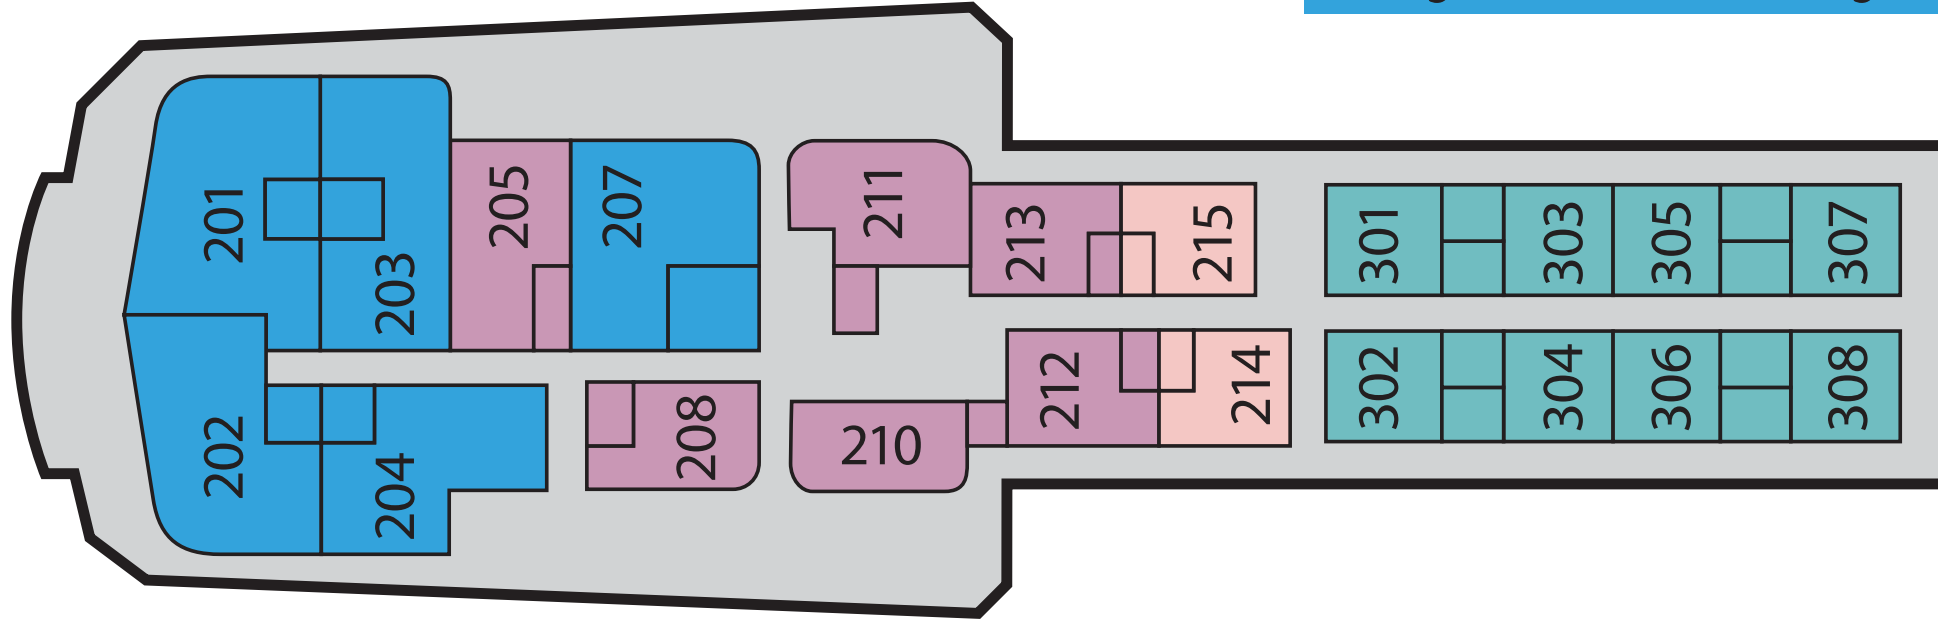

Bridge Deck H

Cabin Type

Cabin Type	Photosafaris Rate	Worldphototravels Rate*
C Cabins: Twin inside cabins on Deck D, two berths (upper/lower), semi-private facilities	\$8,495	\$8,295
B Cabins: Twin outside cabins with portholes on Deck E, two berths (upper/lower), semi-private facilities	\$9,395	\$9,195
A Cabins: Twin outside cabins with portholes or windows on Deck G, two lower berths, private facilities	\$10,395	\$10,195
Superiors: Twin outside cabins with windows on Deck G, two lower berths, private facilities	\$11,595	\$11,395
Twin Suites: Twin outside cabins with porthole and windows on Deck G, two lower berths, private facilities, lounge, video, TV and fridge	\$13,795	\$13,595

Upper Deck G

*Скидка \$200 для WORLDPHOTOTRAVELS действительна до 11 мая 2011г

- 5 Suites
- 6 Twin cabins with private facilities (cat. A)
- 2 Twin cabins with private facilities (cat. B)
- 8 Superior twin cabins with private facilities

Main Deck F

Deck E

- 12 Twin cabins with semi-private facilities (cat. B)

Lower Deck D

- 8 Twin cabins with semi-private facilities (cat. C)